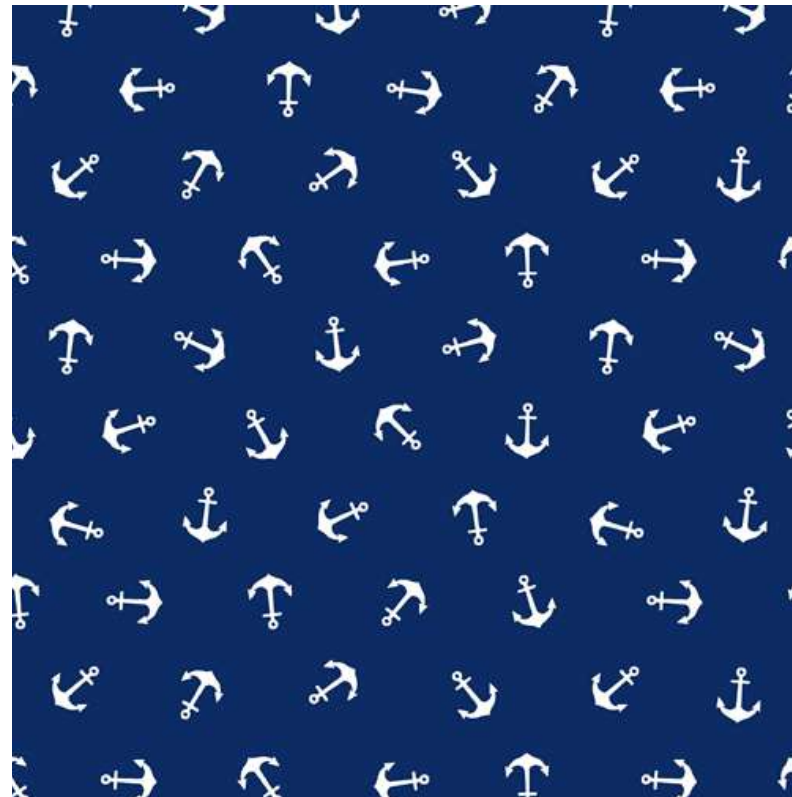

MARTINA
HOME
By Enguitex Home

FABRIC SPECIFICATIONS

LONETA 170 gr/m2
55% COT, 45% PES
DIGITAL PRINT

FINISHING FOR OUTDOOR

WATER REPELLENCE
10 (from 0 to 10)
LIGHT FASTNESS
7-8 (from 1 to 8)
ABRASION RESISTANCE
+45000 cycles Martindale

ROLLS SIZE

WIDTH: 140/280 CM
40 METER ROLLS

ANCLA NEG. AZUL