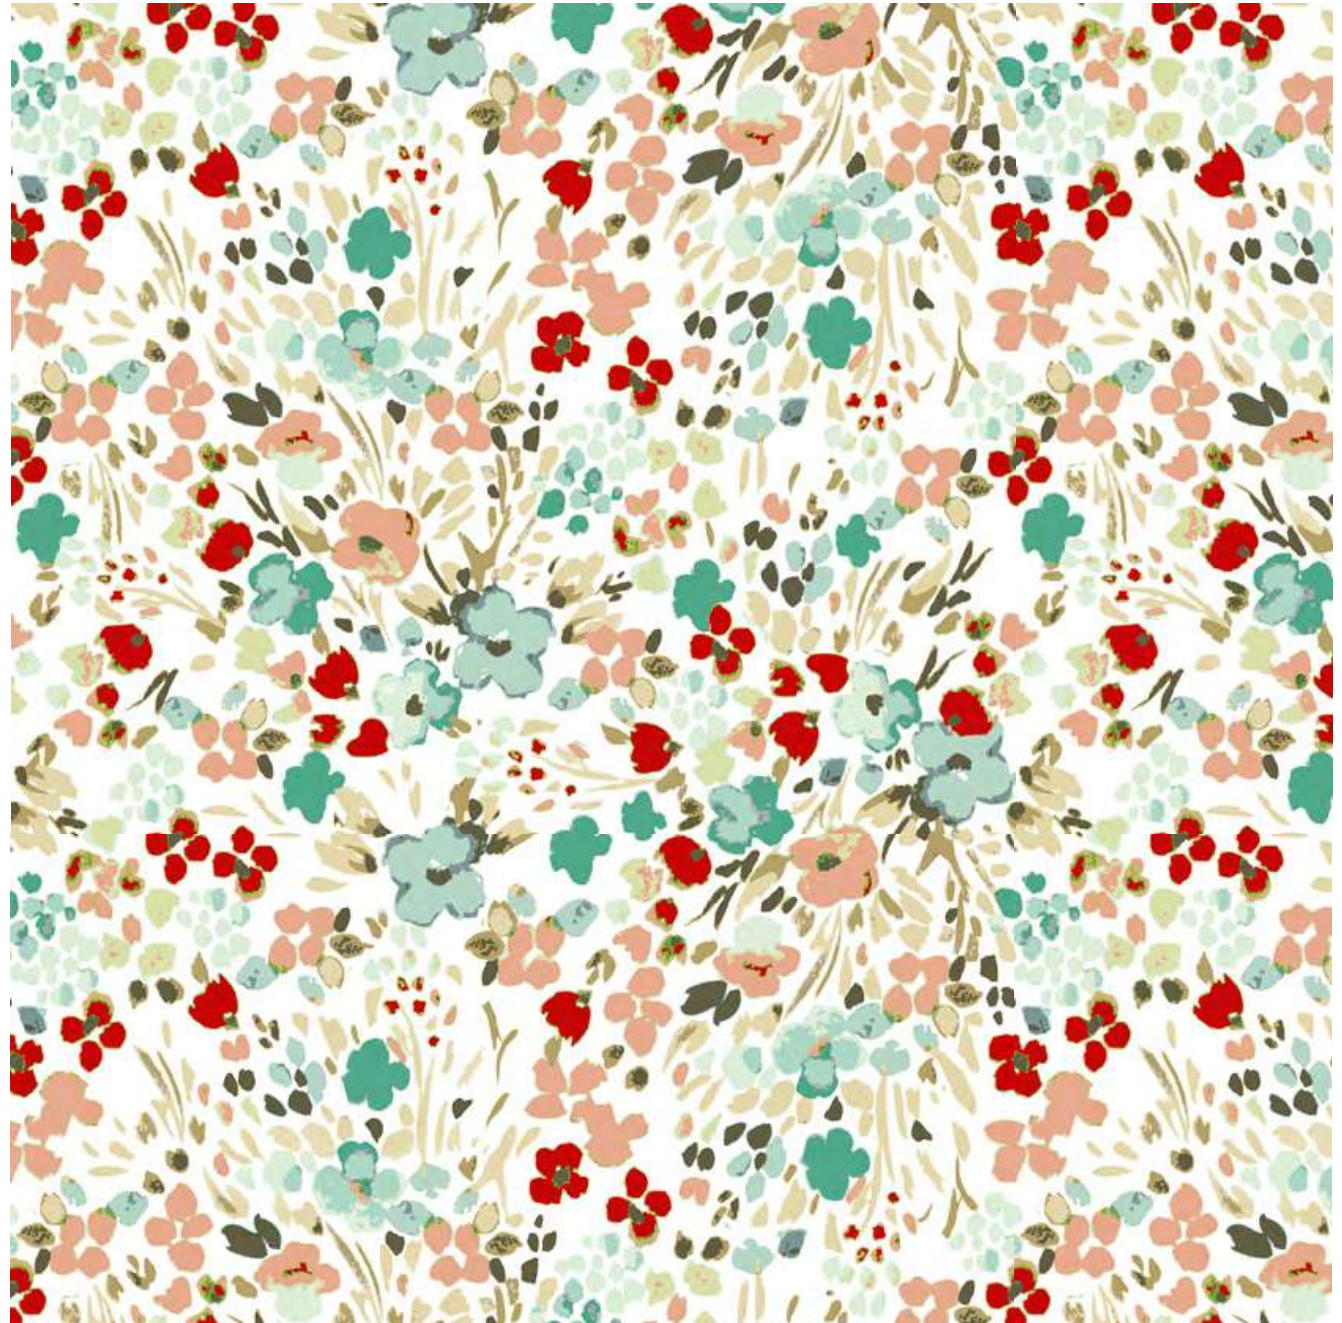

#### ROLLS SIZE

---

WIDTH: 140/280 CM

40 METER ROLLS

OLENA

**MARTINA**  
**HOME**  
By Enguitex Home