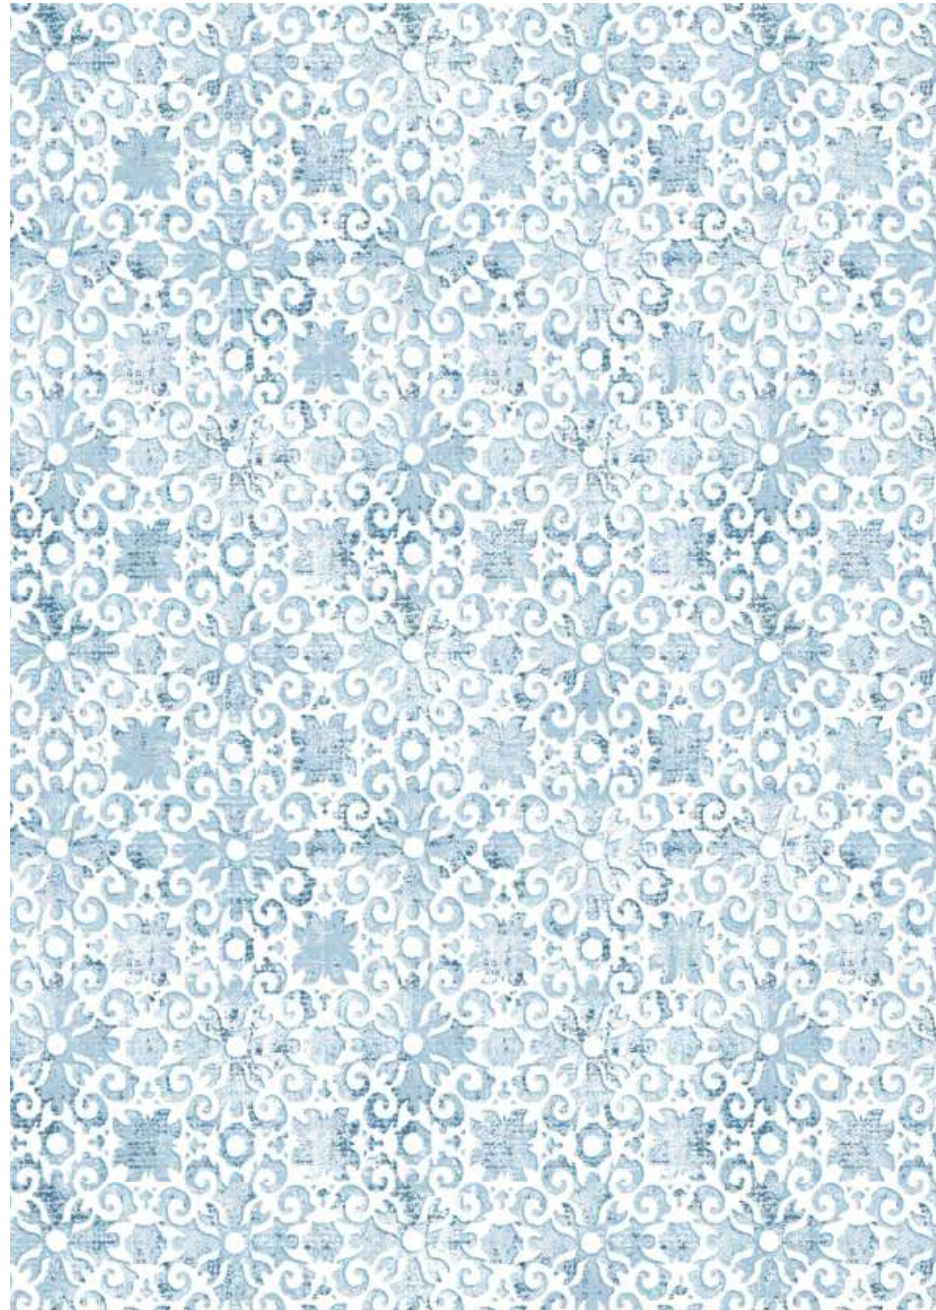

MARTINA
HOME

By Enguitex Home

FABRIC SPECIFICATIONS

LONETA 170 gr/m2

55% COT, 45% PES

DIGITAL PRINT

FINISHING FOR OUTDOOR

WATER REPELLENCE

10 (from 0 to 10)

LIGHT FASTNESS

7-8 (from 1 to 8)

ABRASION RESISTANCE

+45000 cycles Martindale

ROLLS SIZE

WIDTH: 140/280 CM

40 METER ROLLS

TAMBRE AZUL