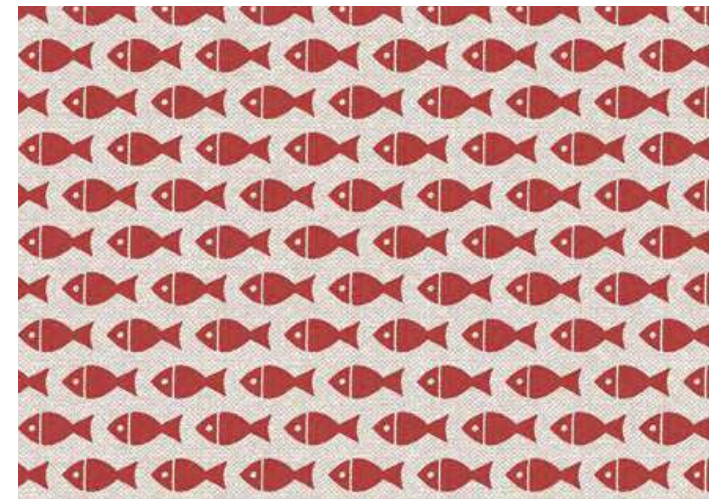

#### ROLLS SIZE

WIDTH: 140/280 CM  
40 METER ROLLS

PEZ AZUL

PEZ ROJO

FISH AZUL

FISH ROJO

**MARTINA**  
**HOME**  
By Enguitex Home